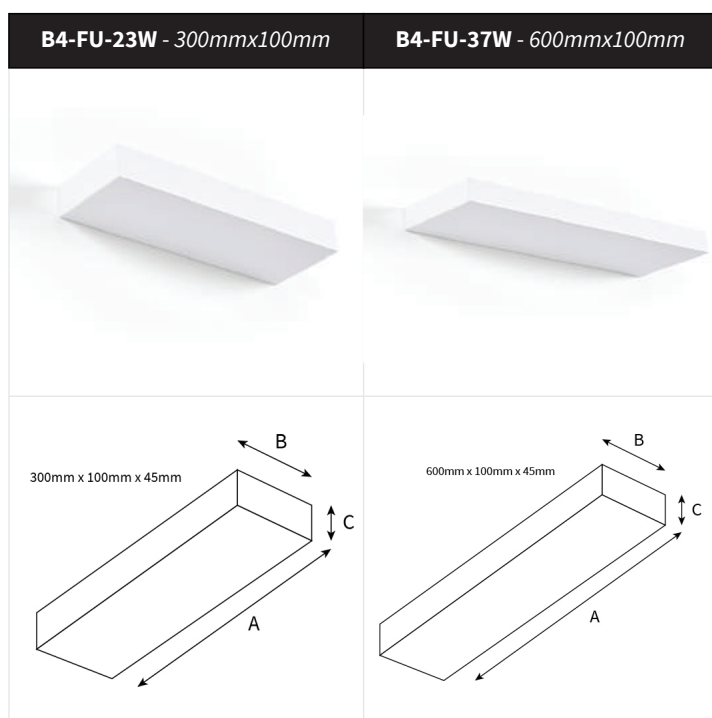

B4 FOURup

LED Wall Mounted Uplight | DALI

B4 FOURup Wall Mounted Uplight

- CRI80+
- Available in 3000k or 4000k
- 2580lm, 23W | 5160lm, 37W
- L80 @ 50,000h
- Poly Diffuser
- 5 Year Warranty

Technical Data Sheet - LED Wall Uplight

SPECIFICATION CONFIGURATOR

POWER OUTPUT	B4-FU	-	23W	-	830	-	DALI	-	W
23W - 23w 2580lm									
37w - 37w 5160lm									
COLOUR TEMP									
830 - 3000K									
840 - 4000K									
CONTROL GEAR									
ND - integral 24v non dim power supply									
DALI - integral 24v DALI power supply									
STRUCTURE COLOUR									
W - white									
B - black									
G - grey									

B4-FU-23W-830-DALI-W

B4 FOURup IP20 wall mounted LED uplight, 23w 3000K CRI80 2380lm, GI gear integral DALI, white structure.