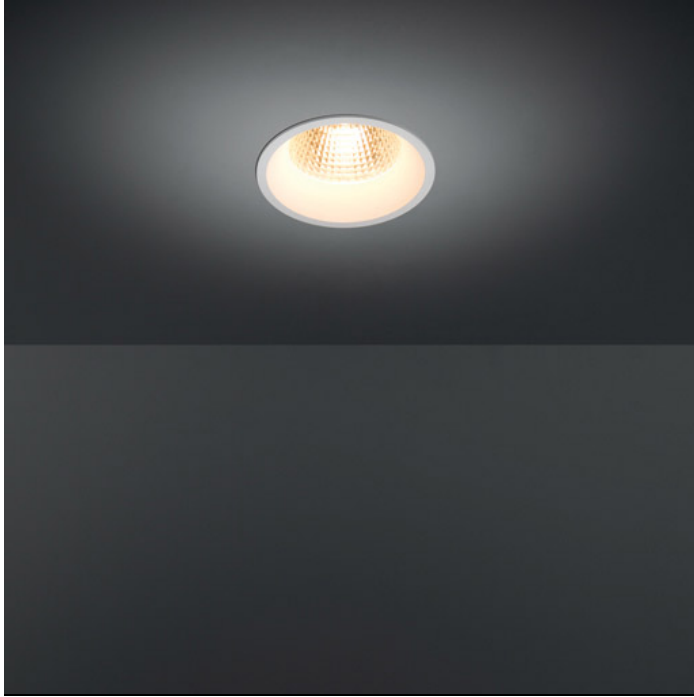

SMART LOTIS 60° WIDE FLOOD

SMART LOTIS 115 LED GE

Smart lotis is the best known fixture within the Smart family. The deeply recessed cone which holds the light source inspired the designers to create a very versatile spot to be combined with multiple accessories. This family's styling is based on our most popular designs. Concretely this means that the luminaires consist of a module (LED or halogen) which can be combined with one of three trims to suit your needs. The new spotlights can be combined with Smart mask, Smart surface box or Smart surface tubed to form the perfect solution for any interior. Choose a white, black or gold finishing. Also available in different sizes, fix and adjustable, IP version, ...

Art. Nr. 42750070

SPECIFICATIONS

Lamp	1x LED Array		
Gear	LED gear REMOTE		
Cut-out size	ø 108 h 100		
Beam Angle	60°		
Weight	0.455kg		
Min. distance	0.1		
IP	IP20		
Glow wire test	960°		
Lifetime	L80 B20 @ 50.000 hrs		
CRI	90		
Power supply	350mA 31Vf	500mA 32Vf	700mA 34Vf
Connected load	11W	16.25W	23.6W
Lumen	1046lm	1434lm	1908lm
Efficacy	95lm/w	88lm/w	81lm/w
UGR	16	17	18
Remark	! 4000K on request ! ! can be combined with Smartmask, Smart surface box, Smart surface tubed, Smart surface tubed suspension		