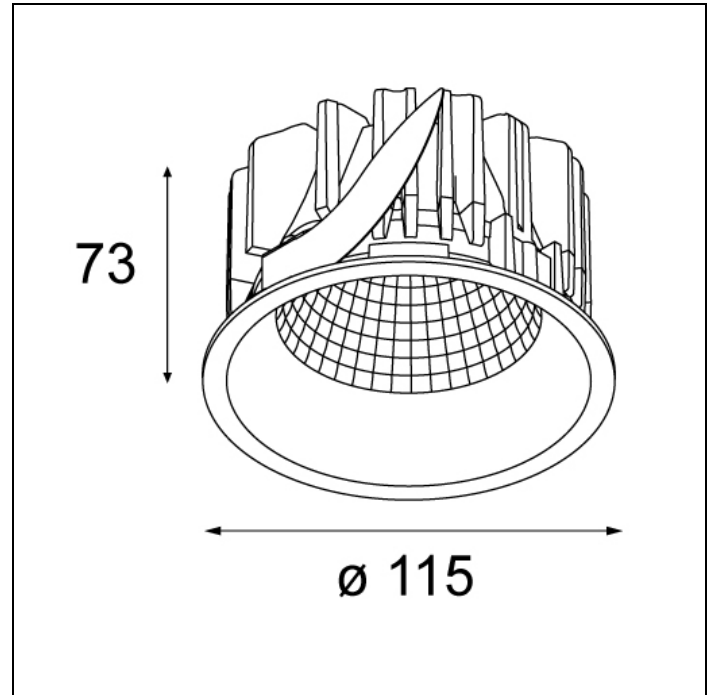

SMART LOTIS 60° WIDE FLOOD

SMART LOTIS 115 LED GE

Smart lotis is the best known fixture within the Smart family. The deeply recessed cone which holds the light source inspired the designers to create a very versatile spot to be combined with multiple accessories. This family's styling is based on our most popular designs. Concretely this means that the luminaires consist of a module (LED or halogen) which can be combined with one of three trims to suit your needs. The new spotlights can be combined with Smart mask, Smart surface box or Smart surface tubed to form the perfect solution for any interior. Choose a white, black or gold finishing. Also available in different sizes, fix and adjustable, IP version, ...

Art. Nr. 42750070

SPECIFICATIONS

Lamp	1x LED Array		
Gear	LED gear REMOTE		
Cut-out size	ø 108 h 100		
Beam Angle	60°		
Weight	0.455kg		
Min. distance	0.1		
IP	IP20		
Glow wire test	960°		
Lifetime	L80 B20 @ 50.000 hrs		
CRI	90		
Power supply	350mA 31Vf	500mA 32Vf	700mA 34Vf
Connected load	11W	16.25W	23.6W
Lumen	1046lm	1434lm	1908lm
Efficacy	95lm/w	88lm/w	81lm/w
UGR	16	17	18
Remark	! 4000K on request ! ! can be combined with Smartmask, Smart surface box, Smart surface tubed, Smart surface tubed suspension		